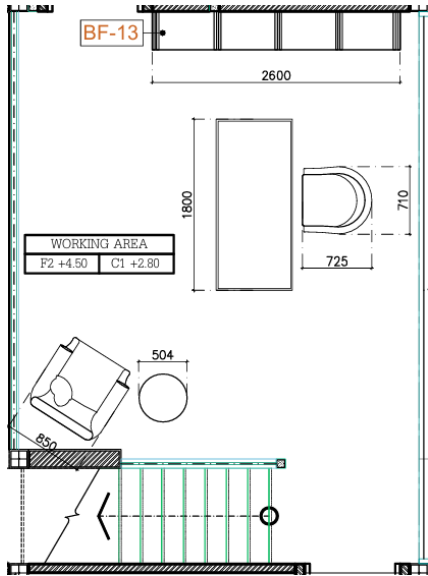

MASTER BEDROOM

***LIBRARY CASA : JA 0321**

DIMENSION : 2030 x 2130 x 1030 mm.

MATERIAL : Plywood board + iron frame + foam + leather

NEW ORDER : 3-4 MONTHS

STARTING FROM : ~~68,000~~ THB/PC

**FINAL PRICE
40,800 THB.**

MATERIAL : Marble + Glass + Solid Wood

NEW ORDER : 3-4 MONTHS

STARTING FROM : ~~9,000~~ THB/PC

**FINAL PRICE
5,400 THB.**

* = ตัวที่อยู่ในแพคเกจ

WORKING AREA

***LIBRARY CASA : JA 2281**
 DIMENSION : 1800 x 1202 x 750 mm.
 MATERIAL : Wood legs + MDF with veneer
NEW ORDER : 3-4 MONTHS
 STARTING FROM : ~~53,000~~ THB/PC
FINAL PRICE
31,800 THB.

***LIBRARY CASA : GS DR69**
 DIMENSION : 760 x 610 x 1050 mm.
 MATERIAL : Leather + stainless steel
 STARTING FROM : 51,000 THB/PC
NEW ORDER : 3-4 MONTHS
 STARTING FROM : ~~51,000~~ THB/PC
FINAL PRICE
30,600 THB.

***LIBRARY CASA : GS DR718**
 DIMENSION : 770 x 840 x 760 mm.
 MATERIAL : Fabric + PU back + stainless
 STARTING FROM : 44,000 THB/PC
NEW ORDER : 3-4 MONTHS
 STARTING FROM : ~~44,000~~ THB/PC
FINAL PRICE
26,400 THB.