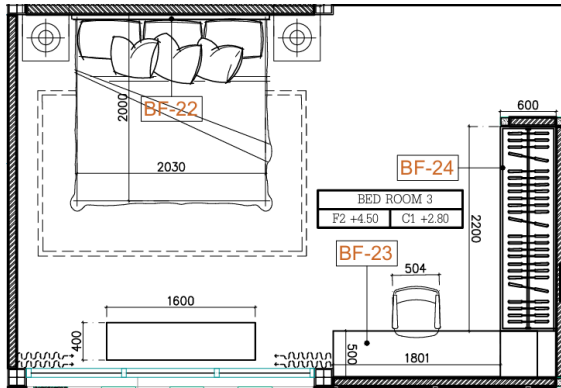

BEDROOM 3

*LIBRARY CASA : JA 2209

DIMENSION : 2060 x 2280 x 960 mm.

MATERIAL : larch wood + foam + fabric

NEW ORDER : 3-4 MONTHS

STARTING FROM : ~~60,000 THB/PC~~

**FINAL PRICE
36,000 THB.**