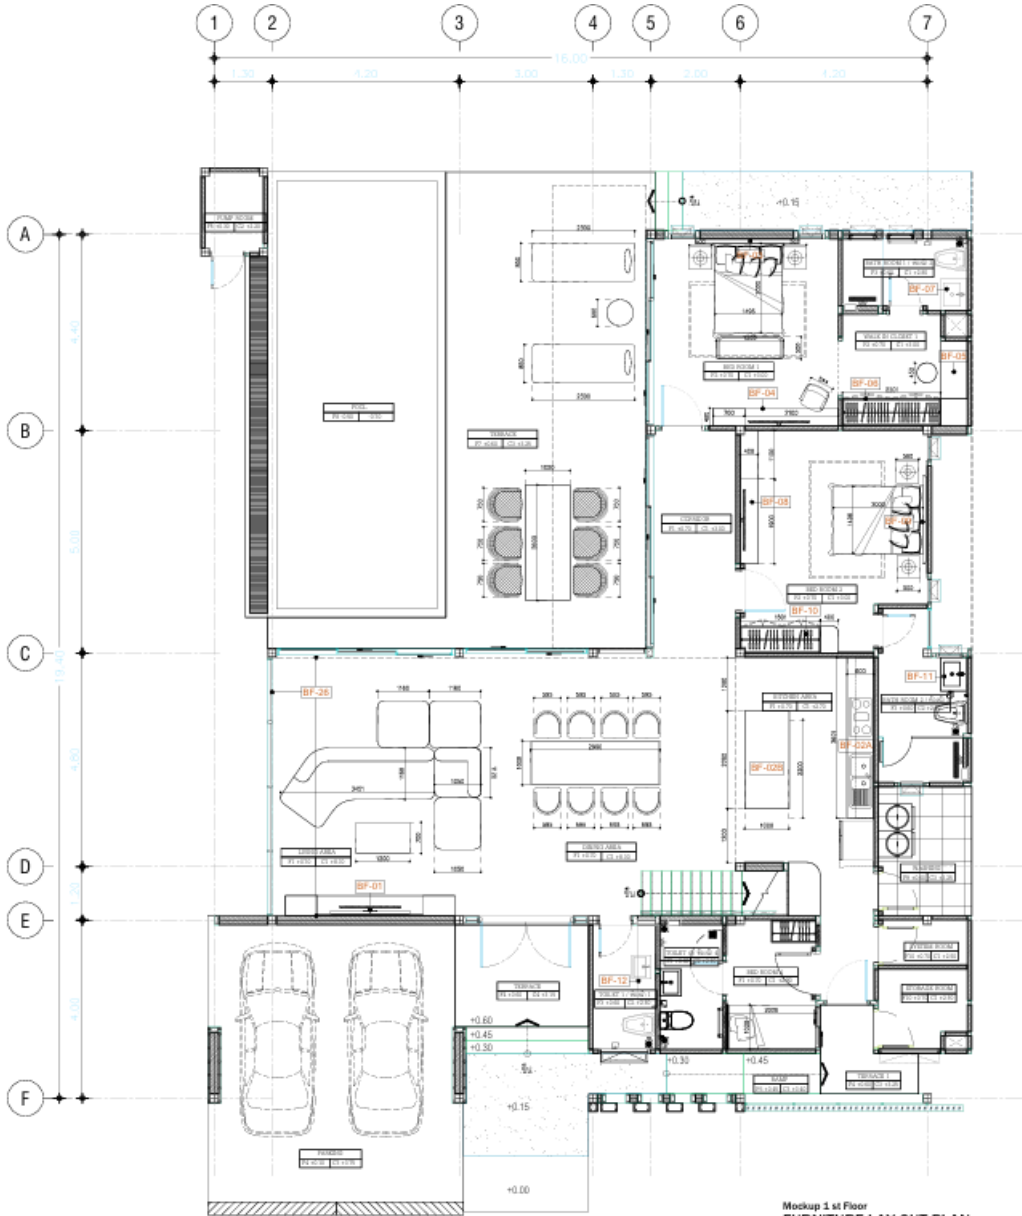

LIBRARY
CASA

PROJECT: SALILA SOL
PHUKET

PROJECT | SALILA SOL

Mockup 1st Floor
FURNITURE LAY-OUT PLAN
SCALE 1:100

PROJECT | SALILA SOL

Computer generated image for advertising purposes only.

PROJECT | SALILA SOL

DINNING AREA

***LIBRARY CASA : RC JCSF001**

DIMENSION : 49100 x 1490 x 730 mm.

MATERIAL : Imported North American FAS-grade black walnut + imported Italian fabric

NEW ORDER : 3-4 MONTHS

STARTING FROM : ~~522,000~~ THB/PC

FINAL PRICE
25,800 THB.

* = ตัวที่อยู่ในแพคเกจ

PROJECT

SALILA SOL

DINNING AREA

***LIBRARY CASA : GS ZT91**

DIMENSION : 2800 x 900 x 750 mm.

MATERIAL : Solid wood

* = ตัวที่อยู่ในแพคเกจ

BEDROOM 1

***LIBRARY CASA : JA 0318**

DIMENSION : 1620 x 2200 x 980 mm.

MATERIAL : Larch wood + foam + leather + stainless steel legs

NEW ORDER : 3-4 MONTHS

STARTING FROM : ~~70,000~~ THB/PC