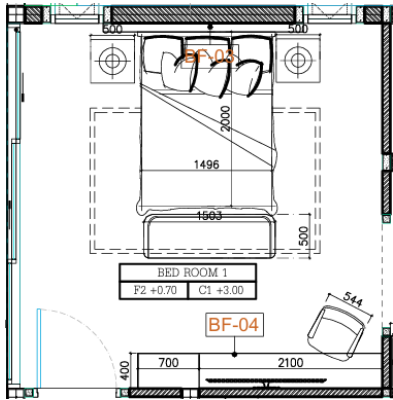

STARTING FROM : ~~12,000~~THB/PC

FINAL PRICE

7,200 THB.

* = ตัวที่อยู่ในแพคเกจ

DINNING AREA

***LIBRARY CASA : APL ASDD-S4**
DIMENSION : L1760 x 920 mm.
MATERIAL : Aluminum
NEW ORDER : 3-4 MONTHS
STARTING FROM : ~~46,000~~THB/PC
FINAL PRICE
27,600 THB.

* = ตัวที่อยู่ในแพคเกจ

BEDROOM 1

***LIBRARY CASA : JA 0318**

DIMENSION : 1620 x 2200 x 980 mm.

MATERIAL : Larch wood + foam + leather + stainless steel legs

NEW ORDER : 3-4 MONTHS

STARTING FROM : ~~70,000~~ THB/PC

FINAL PRICE
42,000 THB.

***LIBRARY CASA : JA 2206**

DIMENSION : 600 x 820 x 710 mm.

MATERIAL : Steel frame + molded foam + fabric

NEW ORDER : 3-4 MONTHS

STARTING FROM : ~~28,000~~ THB/PC

FINAL PRICE
16,800 THB.

DIMENSION : 1265 x 965 x 370 mm.

MATERIAL : Fabric

NEW ORDER : 3-4 MONTHS

STARTING FROM : ~~27,000~~ THB/PC

FINAL PRICE
16,200 THB.

* = ตัวที่อยู่ในแพคเกจ

BEDROOM 1

***LIBRARY CASA : APL AJDT24-09141-A**
DIMENSION : D260 x 42 mm.
MATERIAL : Wood
NEW ORDER : 3-4 MONTHS
STARTING FROM : ~~6,000 THB/PC~~
FINAL PRICE
3,600 THB.