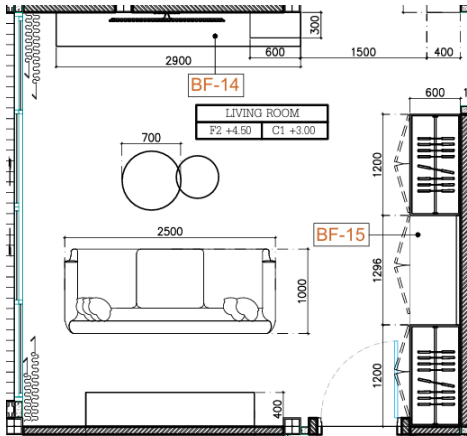

* = ตัวที่อยู่ในแพคเกจ

BEDROOM 4

***LIBRARY CASA : JA 0502**

DIMENSION : 1580 x 2300 x 900 mm.

MATERIAL : larch wood + foam + fabric

NEW ORDER : 3-4 MONTHSSTARTING FROM : ~~59,000~~THB/PC**FINAL PRICE****35,400 THB.***** = ตัวที่อยู่ในแพคเกจ**

PROJECT | SALILA SOL

LIVING ROOM

***LIBRARY CASA : JA 2168**
 DIMENSION : 2600 x 1040 x 700 mm.
 MATERIAL : Ash wood + fabric + foam Two fabric pillows
NEW ORDER : 3-4 MONTHS
 STARTING FROM : ~~108,000~~THB/PC
FINAL PRICE
64,800 THB.

***LIBRARY CASA : GS CT502A**
 DIMENSION : DIA 1000 x 320 mm.
 MATERIAL : Ash wood +natural stone
NEW ORDER : 3-4 MONTHS
 STARTING FROM : ~~92,000~~THB/PC
FINAL PRICE
55,200 THB.

***LIBRARY CASA : JA 2168**
 DIMENSION : 2600 x 1040 x 700 mm.
 MATERIAL : Ash wood +natural stone
NEW ORDER : 3-4 MONTHS
 STARTING FROM : ~~40,000~~THB/PC
FINAL PRICE
24,000 THB.

***LIBRARY CASA : GS CP45**
 DIMENSION : 1520 x 365 x 680 mm.
 MATERIAL : Stainless + natural marble
NEW ORDER : 3-4 MONTHS
 STARTING FROM : ~~51,000~~THB/PC
FINAL PRICE
30,600 THB.

* = ตัวที่อยู่ในแพคเกจ