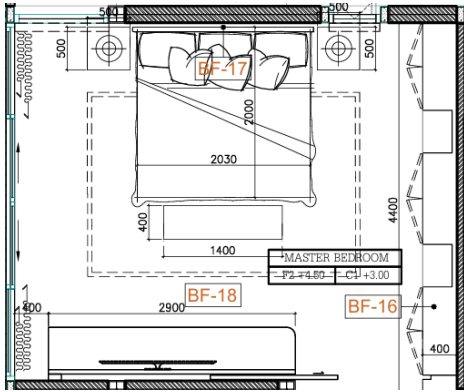

PROJECT | SALILA SOL

LIVING ROOM

***LIBRARY CASA : JA 2168**
 DIMENSION : 2600 x 1040 x 700 mm.
 MATERIAL : Ash wood + fabric + foam Two fabric pillows
NEW ORDER : 3-4 MONTHS
 STARTING FROM : ~~108,000~~THB/PC
FINAL PRICE
64,800 THB.

***LIBRARY CASA : GS CT502A**
 DIMENSION : DIA 1000 x 320 mm.
 MATERIAL : Ash wood +natural stone
NEW ORDER : 3-4 MONTHS
 STARTING FROM : ~~92,000~~THB/PC
FINAL PRICE
55,200 THB.

***LIBRARY CASA : JA 2168**
 DIMENSION : 2600 x 1040 x 700 mm.
 MATERIAL : Ash wood +natural stone
NEW ORDER : 3-4 MONTHS
 STARTING FROM : ~~40,000~~THB/PC
FINAL PRICE
24,000 THB.

***LIBRARY CASA : GS CP45**
 DIMENSION : 1520 x 365 x 680 mm.
 MATERIAL : Stainless + natural marble
NEW ORDER : 3-4 MONTHS
 STARTING FROM : ~~51,000~~THB/PC
FINAL PRICE
30,600 THB.

* = ตัวที่อยู่ในแพคเกจ

MASTER BEDROOM

***LIBRARY CASA : JA 0321**

DIMENSION : 2030 x 2130 x 1030 mm.

MATERIAL : Plywood board + iron frame + foam + leather

NEW ORDER : 3-4 MONTHS

STARTING FROM : ~~68,000~~ THB/PC

**FINAL PRICE
40,800 THB.**